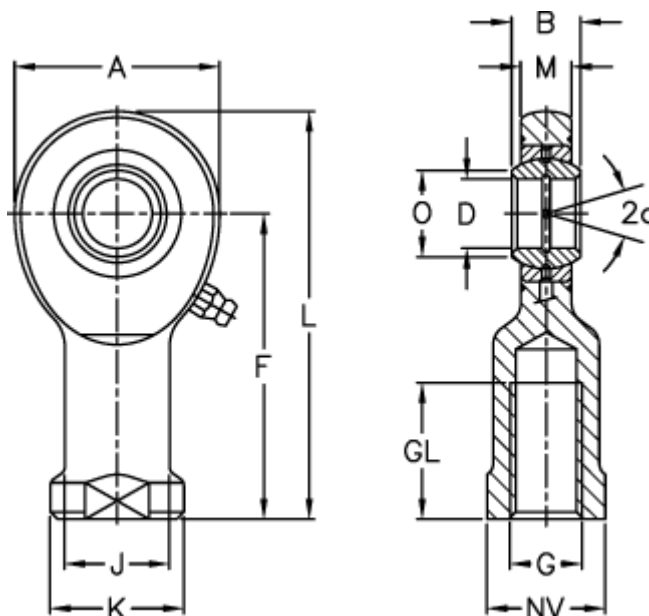

# Data Sheet

Article number: 03480006

Description: Fluro Rod end EIL 6

Note: 6

## Measures

A	= 20	J	= 10
a (degrees)	= 13	K	= 13
B	= 6	L	= 40
D	= 6	M	= 4.4
Dynamic drive (kN)	= 3.4	NV	= 11
F	= 30	O	= 8
g	= M6	Static drive kN	= 10.3
GL	= 12	Weight	= 21